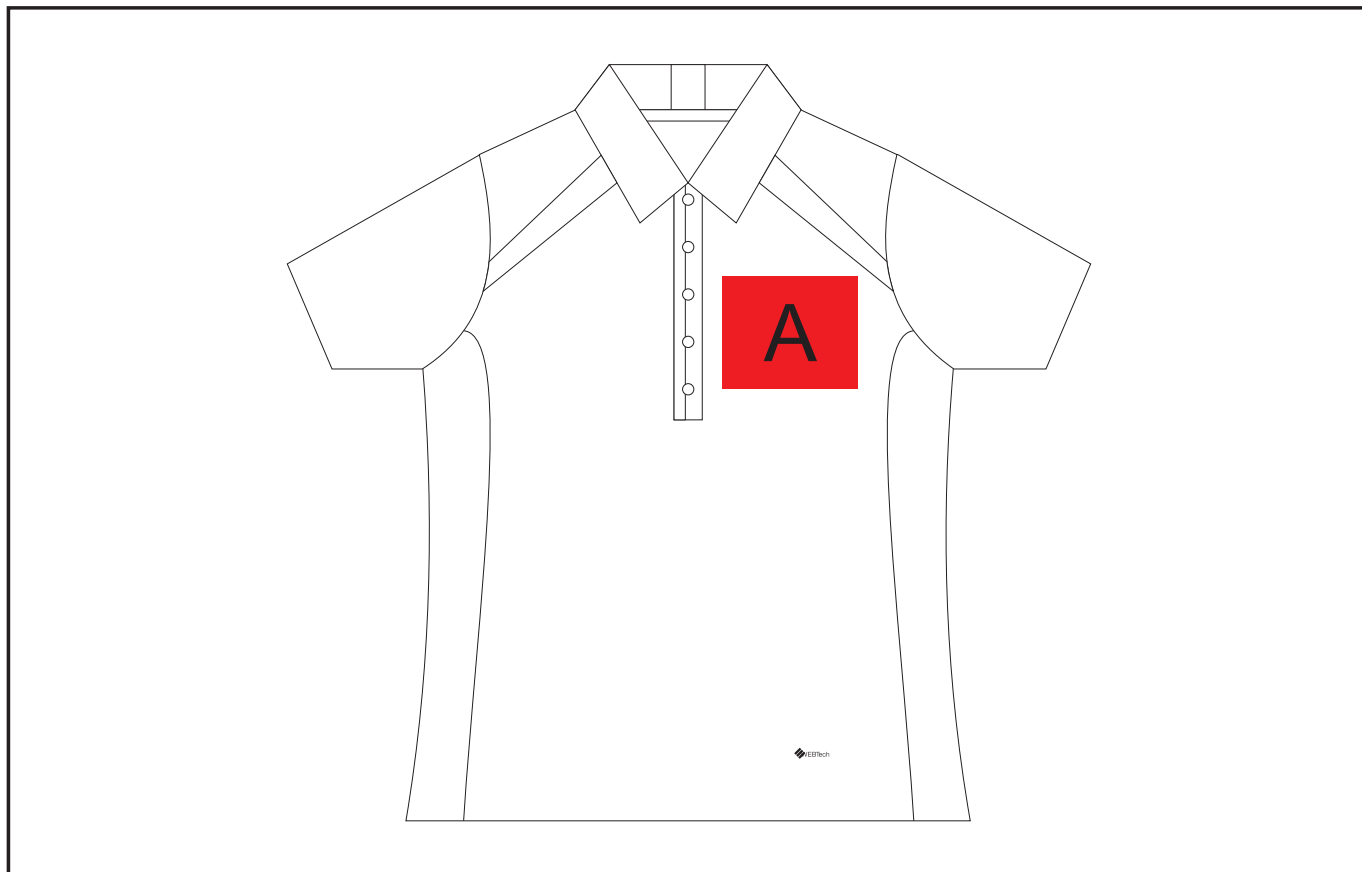

ELE-4001

Quinn Golf Shirt - Ladies

Need to know:

Branding Qty: Min:1, Max:100

- No Laser on BL; N garments and piping
- Laser can be branded over zips and seams.
- Cannot guarantee a 100% straight branding on any clothing item with check or stripe detail

Branding Options:

Position A

1. Laser Engrave (LG) - Tone on tone
Size: 120mm wide x 100mm high